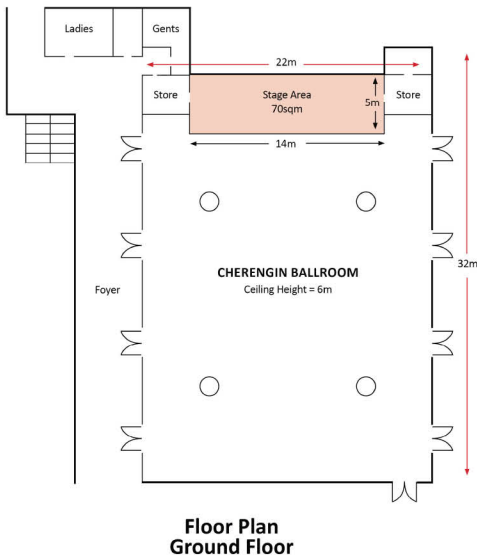

Meeting & Events Capacities

Level	Function rooms	Dimension SQ meter	Ceiling height	Dining	Buffet	Classroom	U-Shape	Double U-Shape	Cluster	Hollow square	Theatre	Cocktail
Ground floor	Cherengin Ballroom	704	6	350	350	300	80	140	35 table	80	510	500
1st floor	Chermai	210	2.4	150	120	75	27	42	9 table	36	140	120
1st floor	Chemara & Chemperai	322	2.4	300	240	144	63	117	18 table	65	250	240
1st floor	Chemara	161	2.4	150	120	72	27	42	9 table	36	112	120
1st floor	Chemperai	161	2.4	150	120	72	27	42	9 table	36	112	120
1st floor	Bayu Terrace	210		100	40	-	-	-	-	-	-	40
Ground floor	Poolside			100	40	-	-	-	-	-	-	100
1st floor	Boardroom	13				-	-	-	-	-	-	
1st floor	Director office (C5)	38				18	18	-	2 table	18	30	
1st floor	Executive office (C6)	18							1 table	12	15	

Floor Plan

Lot 5540 & Lot 5936, 28750 Janda Baik
Bentong, Pahang Darul Makmur
t: 09 – 2330 999
f: 09 – 2330 899
e: sales@cherenginhills.com
www.cherenginhills.com

KL Sales Office
t: 03 – 5636 5721/5722
f: 03 – 5636 5723

CHERENGIN HILLS
CONVENTION & SPA RESORT
JANDA BAIK, PAHANG