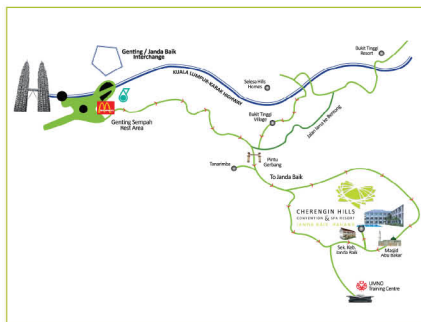

CHERENGIN HILLS
CONVENTION & SPA RESORT
JANDA BAIK, PAHANG

Fact Sheet

LOCATION

Cherengin Hills Convention & Spa Resort is at the pinnacle of tranquillity, a hillside contemporary retreat hidden in between Janda Baik's lush tropical rainforest in the state of Pahang, Malaysia. It takes less than an hour of leisurely drive on the *Karak Highway* for KL lites to get to the resort.

- located on 11 acres of lush tropical
- tucked in a valley between Genting Highlands and Berjaya Hills Resort
- sits at the tail end of the majestic Titiwangsa range at an altitude of 1600 to 1800 ft above sea level