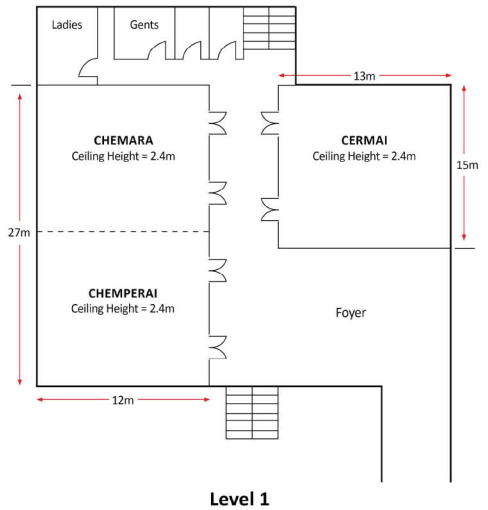

Meeting & Events Capacities

Level	Function rooms	Dimension SQ meter	Ceiling height	Dining	Buffet	Classroom	U-Shape	Double U-Shape	Cluster	Hollow square	Theatre	Cocktail
Ground floor	Cherengin Ballroom	704	6	350	350	300	80	140	35 table	80	510	500
1st floor	Chermai	210	2.4	150	120	75	27	42	9 table	36	140	120
1st floor	Chemara & Chemperai	322	2.4	300	240	144	63	117	18 table	65	250	240
1st floor	Chemara	161	2.4	150	120	72	27	42	9 table	36	112	120
1st floor	Chemperai	161	2.4	150	120	72	27	42	9 table	36	112	120
1st floor	Bayu Terrace	210		100	40	-	-	-	-	-	-	40
Ground floor	Poolside			100	40	-	-	-	-	-	-	100
1st floor	Boardroom	13				-	-	-	-	-	-	
1st floor	Director office (C5)	38				18	18	-	2 table	18	30	
1st floor	Executive office (C6)	18							1 table	12	15	

Floor Plan

Lot 5540 & Lot 5936, 28750 Janda Baik
Bentong, Pahang Darul Makmur
t: 09 – 2330 999
f: 09 – 2330 899
e: sales@cherenginhills.com
www.cherenginhills.com

KL Sales Office
t: 03 – 5636 5721/5722
f: 03 – 5636 5723

CHERENGIN HILLS
CONVENTION & SPA RESORT
JANDA BAIK, PAHANG